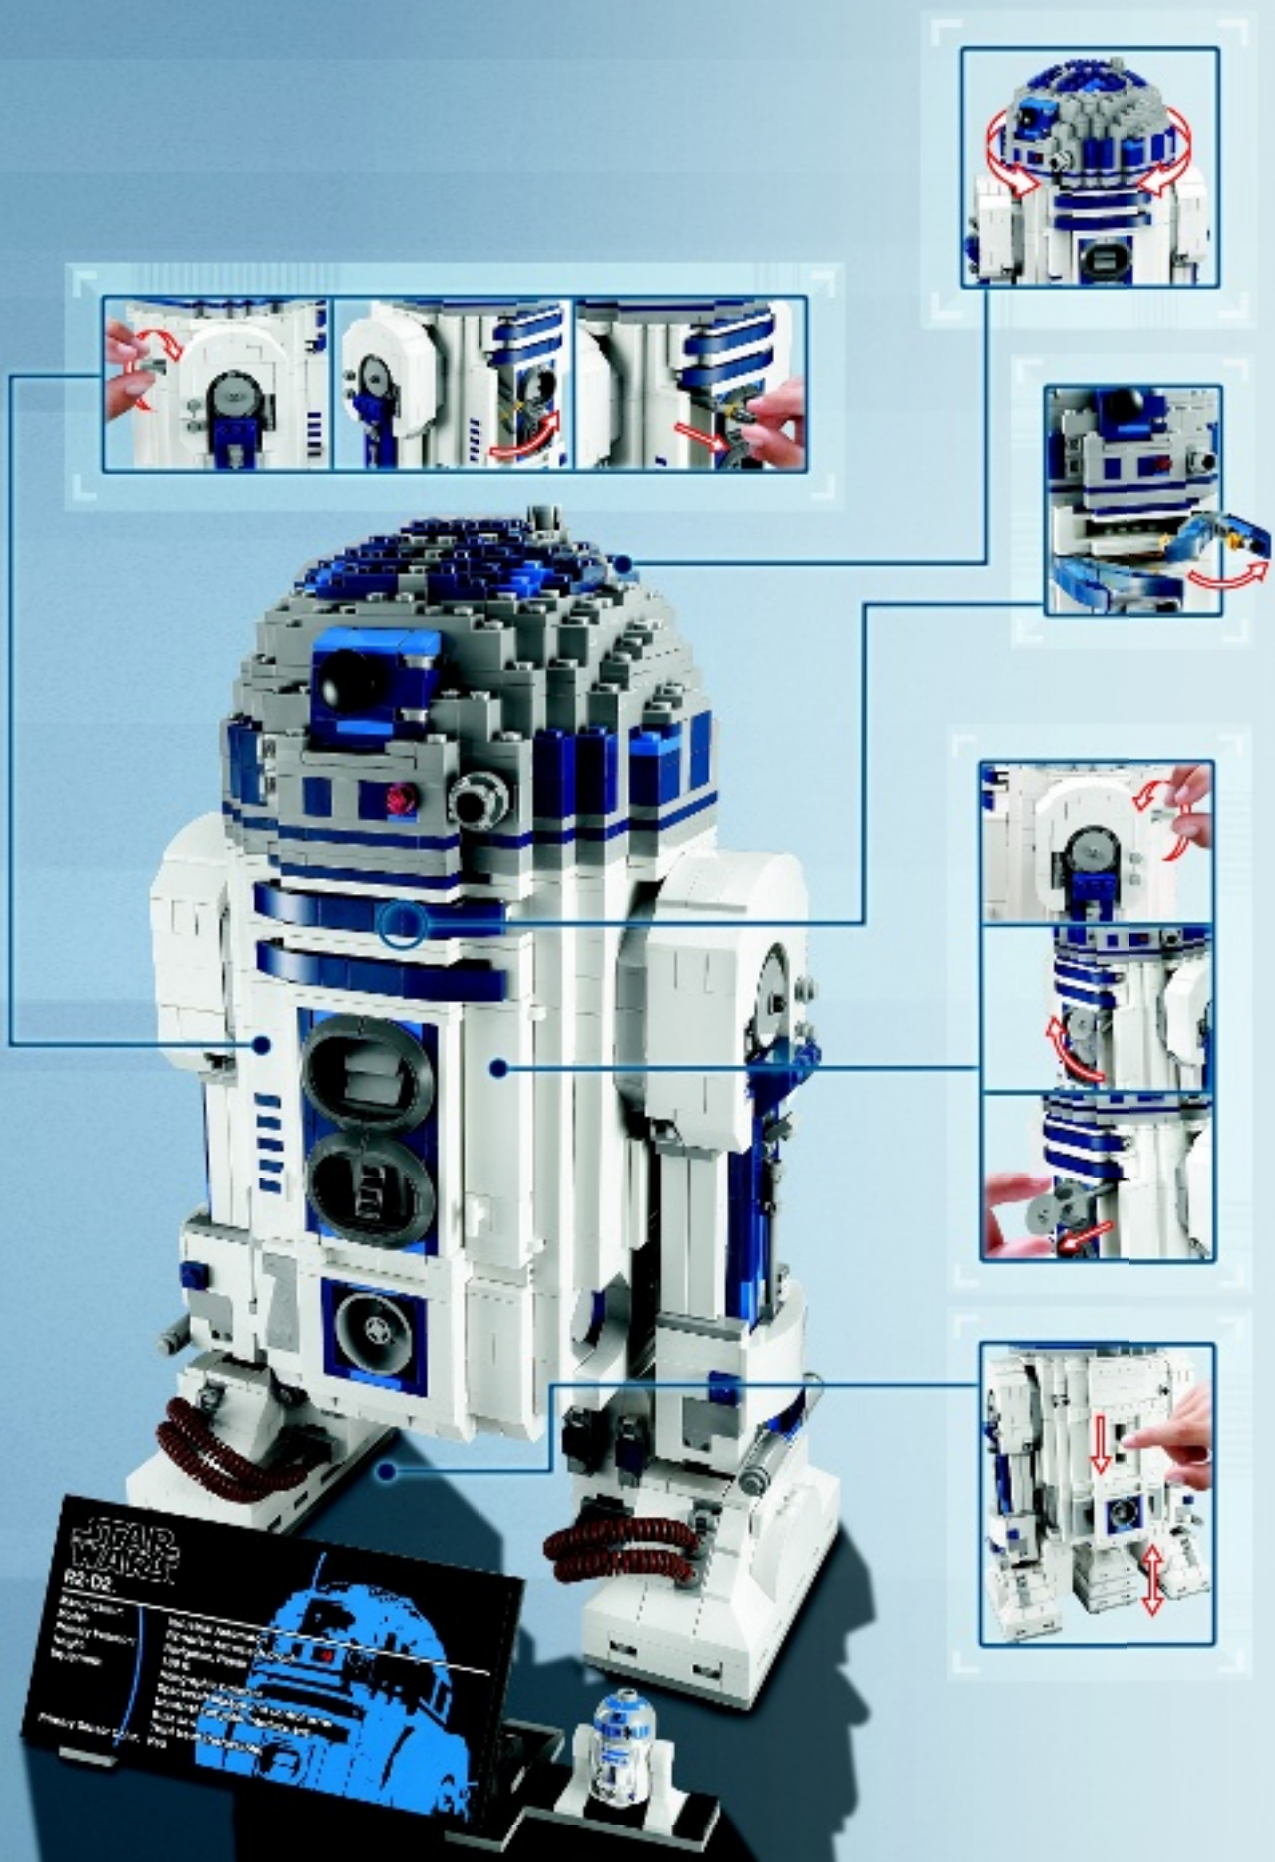

LEGO STAR WARS
R2-D2

Manufacturer	LEGO
Product Name	R2-D2
Product Number	75117
Year	2008
Material	ABS
Color	White, Blue, Grey
Dimensions (H x W x D)	28 x 18 x 18 cm
Weight	1.2 kg
Price	~$100

Product of Denmark © 2008